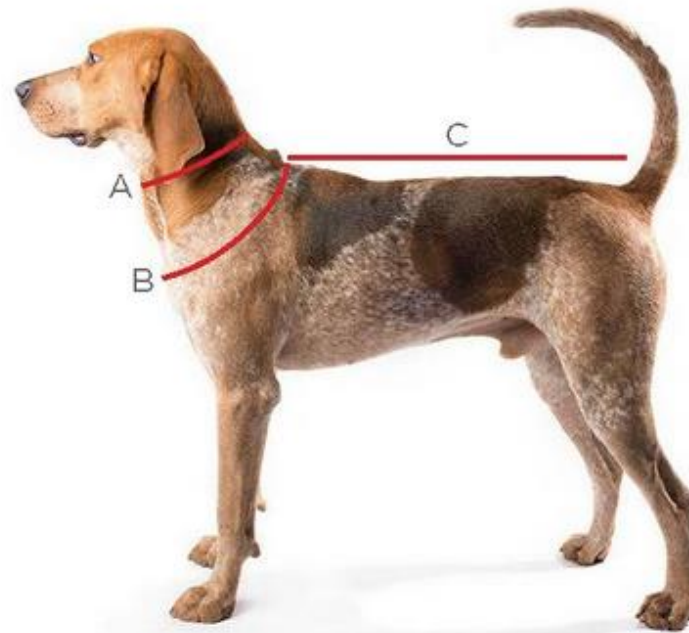

SIZE	A - NECK GIRTH	DOG WEIGHT (approximate)	DOG BREED (approximate)
S	33 - 36 cm	16 - 20 kg	Suitable for dogs with longer thin body and common size of chest. (alaskan husky, german shepherd, akita inu, belgian malinois dog, labrador retriever,...)
M	37 - 40 cm	21 - 25 kg	
L	41 - 44 cm	26 - 30 kg	
XL	45 - 48 cm	31 - 36 kg	
XXL	49 - 52 cm	37 - 40 kg	

MEASUREMENTS

A) upper neck girth **B)** lower neck girth **C)** back length