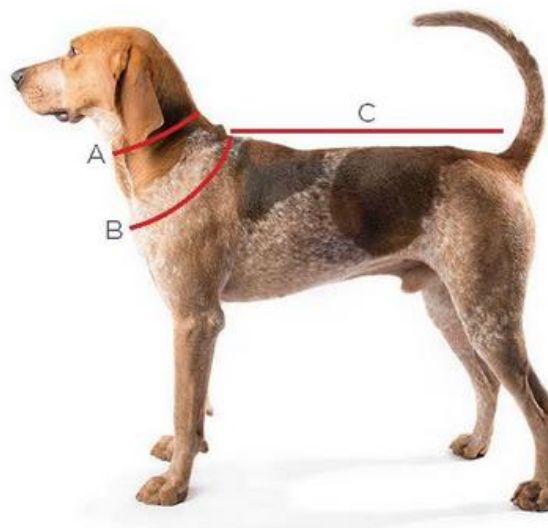

SIZE	A - GIRTH NECK	C - BACK LENGTH (approximate)	DOG WEIGHT(approximate)	DOG BREED (approximate)
S	43 - 46 cm	57 - 64 cm	17 - 21 kg	border collie (male), australian shepherd (male), samoyed (female), siberian husky (female)
M	47 - 50 cm	65 - 69 cm	21 - 25 kg	belgian shepherd (female), german shepherd (female), labrador retriever (female), siberian husky (male)
L	51 - 54 cm	70 - 73 cm	26 - 30 kg	rhodesian ridgeback (female), belgian shepherd (male), german shepherd (male), labrador retriever (male)
XL	55 - 58 cm	74 - 75 cm	31 - 36 kg	greenland dog (female), rhodesian ridgeback (male)
XXL	59 - 63 cm	76 - 78 cm	37 - 43 kg	greenland dog (male), alaskan malamute (female)
EXL	64 - 70 cm	79 - 82 cm	44 - 50 kg	alaskan malamute (male)

MEASUREMENTS

A) upper neck girth **B)** lower neck girth **C)** back length